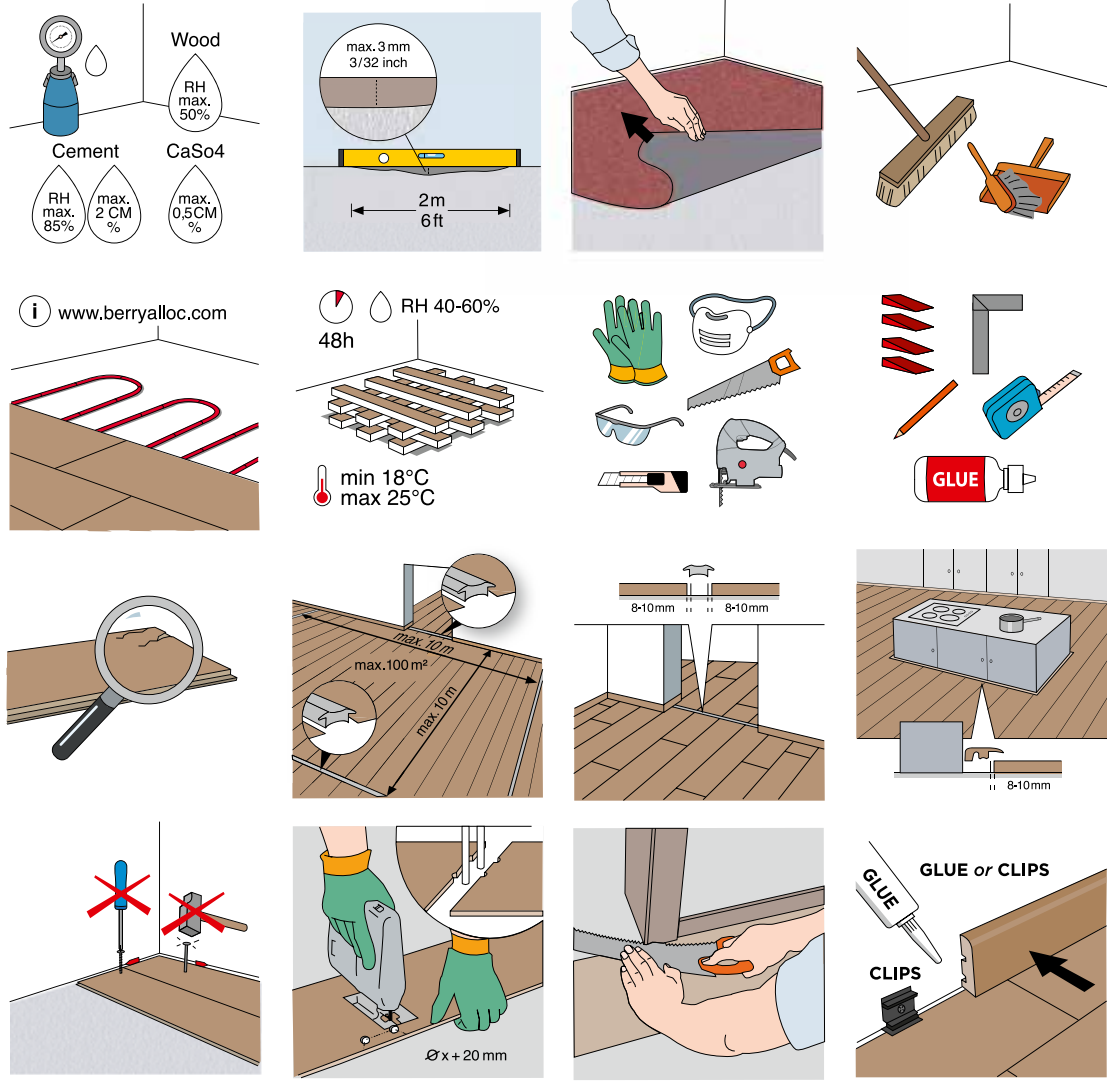

**A royal floor
for creative installers.**

Herringbone (A&B - glue short side)

Ladder (A - fully glued)

Shipdeck (A - glue short side)

Mosaic (A & B - fully glued)

/ chateau.

/ chateau.

made in  Belgium

Looking for more info? Visit our website www.berryalloc.com

scratch resistant

natural wood design

4 bevels

chateau loc

compatible with underfloor heating

lifetime warranty

herringbone laminate.

24 

1,02 m²
504 L x 84 W x 8 TH mm
10,94 ft²
19,84 L x 3,31 W x 0,31 TH inch

herringbone laminate.

chateau.

General instructions

Herringbone installation

Shipdeck installation

Ladder installation