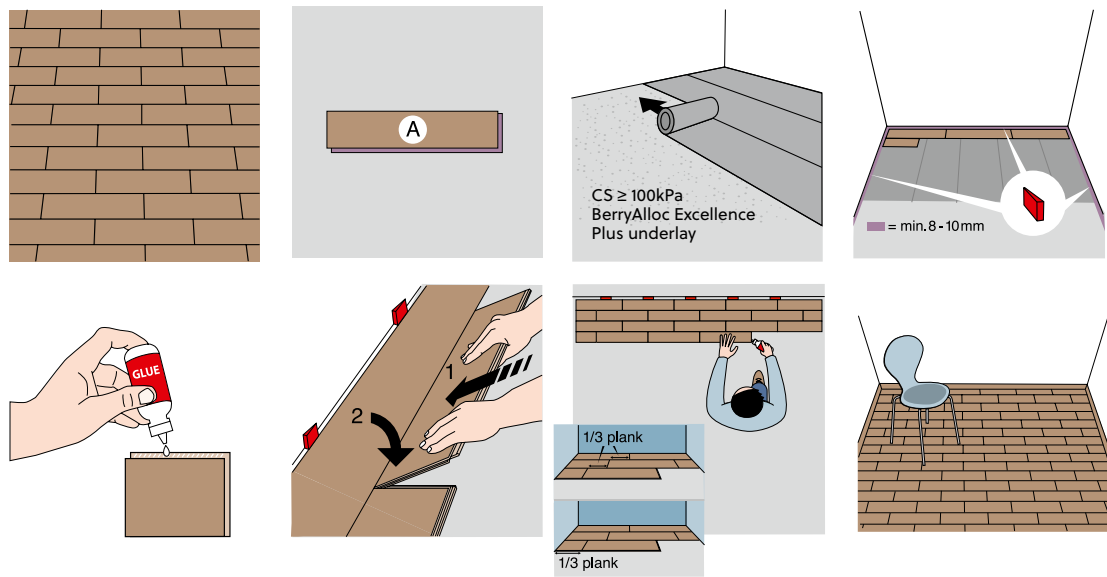

24 

1,02 m²
504 L x 84 W x 8 TH mm
10,94 ft²
19,84 L x 3,31 W x 0,31 TH inch

herringbone laminate.

chateau.

General instructions

Herringbone installation

Shipdeck installation

Ladder installation

Mosaic installation

Maintenance