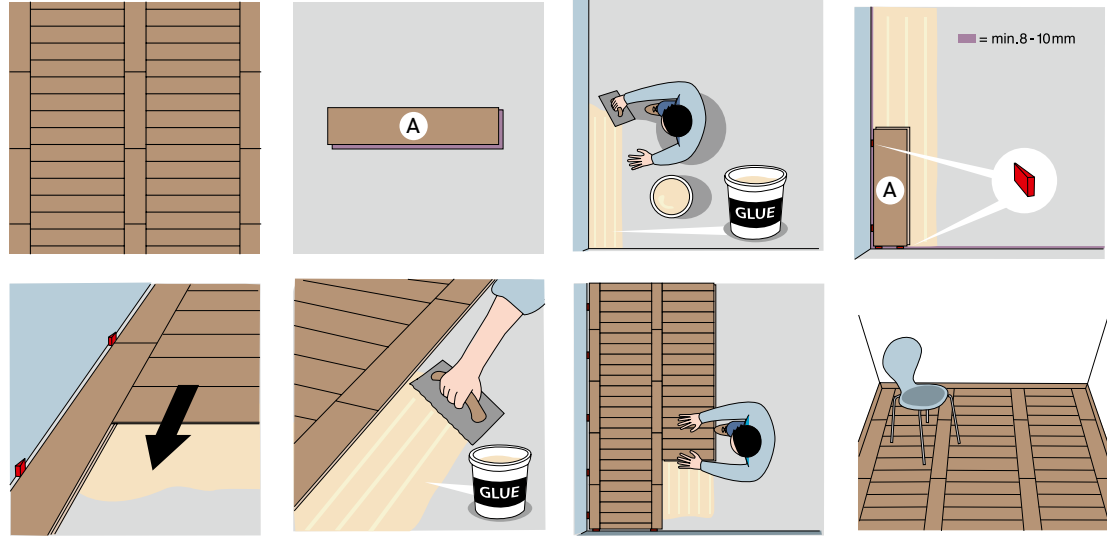

24 

1,02 m²
504 L x 84 W x 8 TH mm
10,94 ft²
19,84 L x 3,31 W x 0,31 TH inch

herringbone laminate.

chateau.

General instructions

Herringbone installation

Shipdeck installation

Ladder installation

Mosaic installation

Maintenance