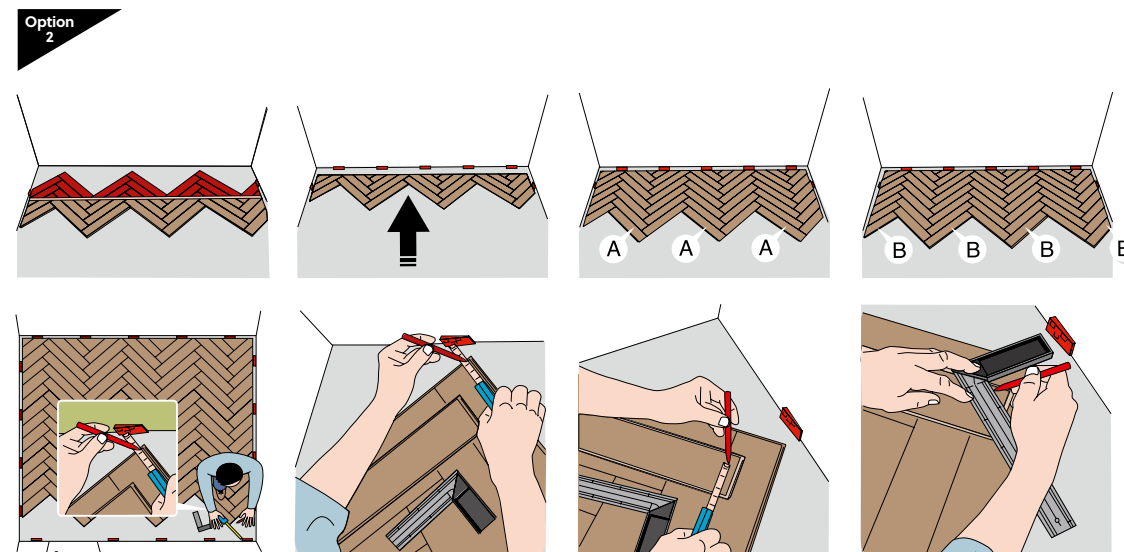

24 

1,02 m²
504 L x 84 W x 8 TH mm
10,94 ft²
19,84 L x 3,31 W x 0,31 TH inch

herringbone laminate.

chateau.

General instructions

Herringbone installation

Shipdeck installation

Ladder installation