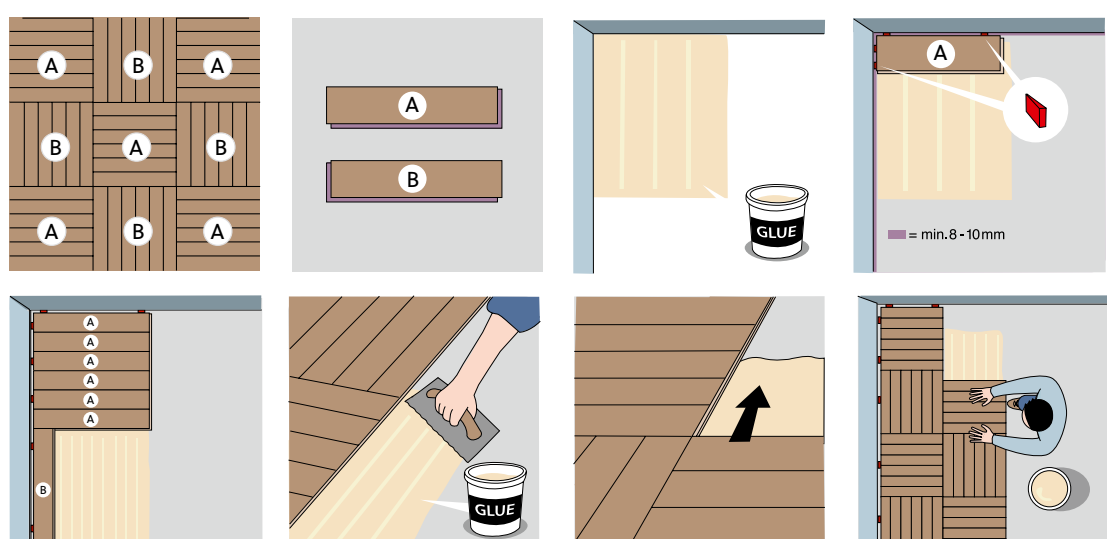

24 

1,02 m²
504 L x 84 W x 8 TH mm
10,94 ft²
19,84 L x 3,31 W x 0,31 TH inch

herringbone laminate.

chateau.

General instructions

Herringbone installation

Shipdeck installation

Ladder installation

Mosaic installation

Maintenance