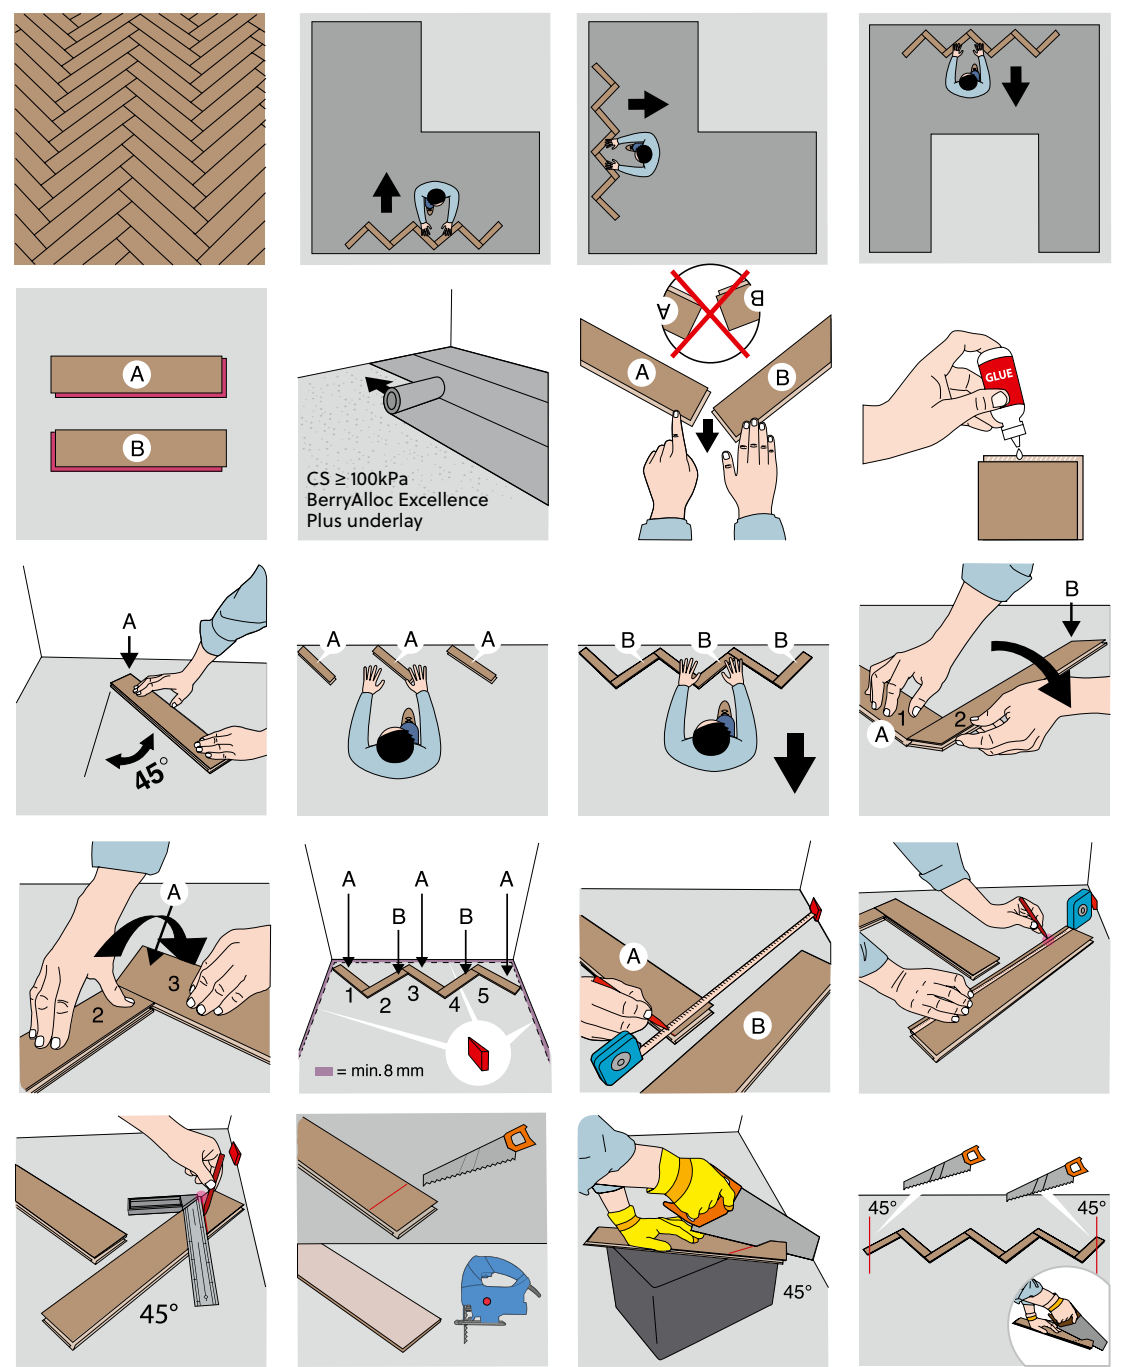

24 

1,02 m²
504 L x 84 W x 8 TH mm
10,94 ft²
19,84 L x 3,31 W x 0,31 TH inch

herringbone laminate.

chateau.

General instructions

Herringbone installation

Shipdeck installation

Ladder installation