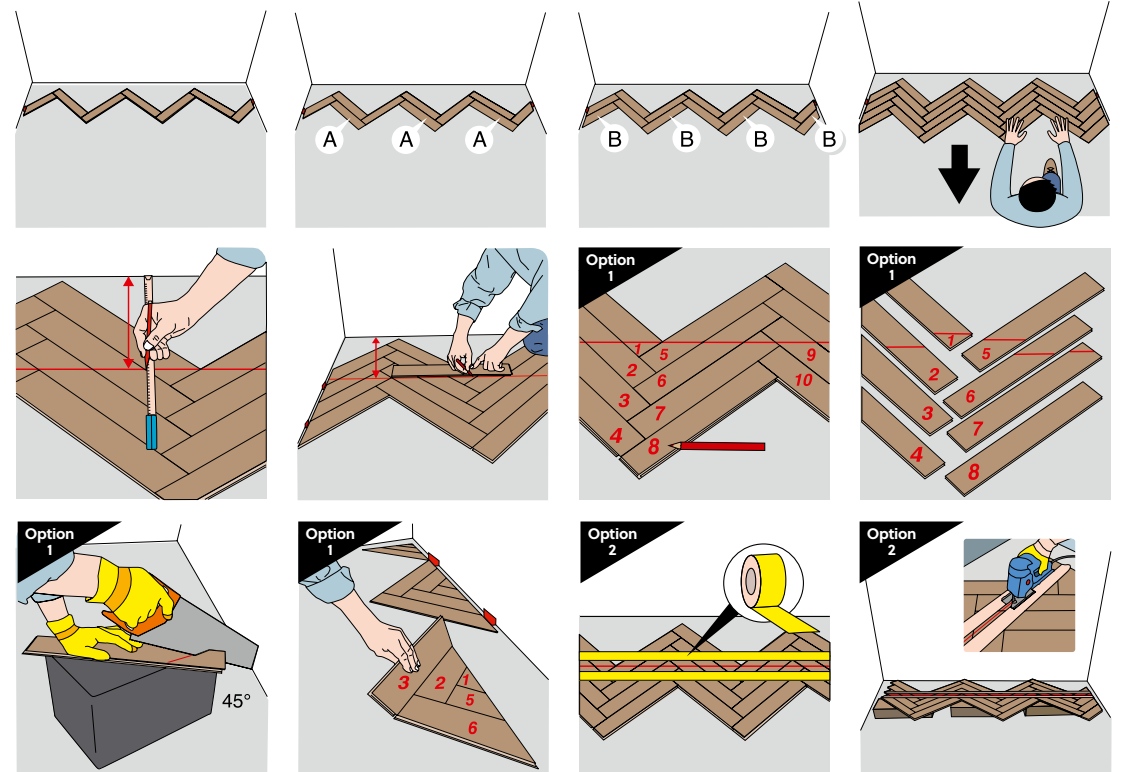

24 

1,02 m²
504 L x 84 W x 8 TH mm
10,94 ft²
19,84 L x 3,31 W x 0,31 TH inch

herringbone laminate.

chateau.

General instructions

Herringbone installation

Shipdeck installation

Ladder installation